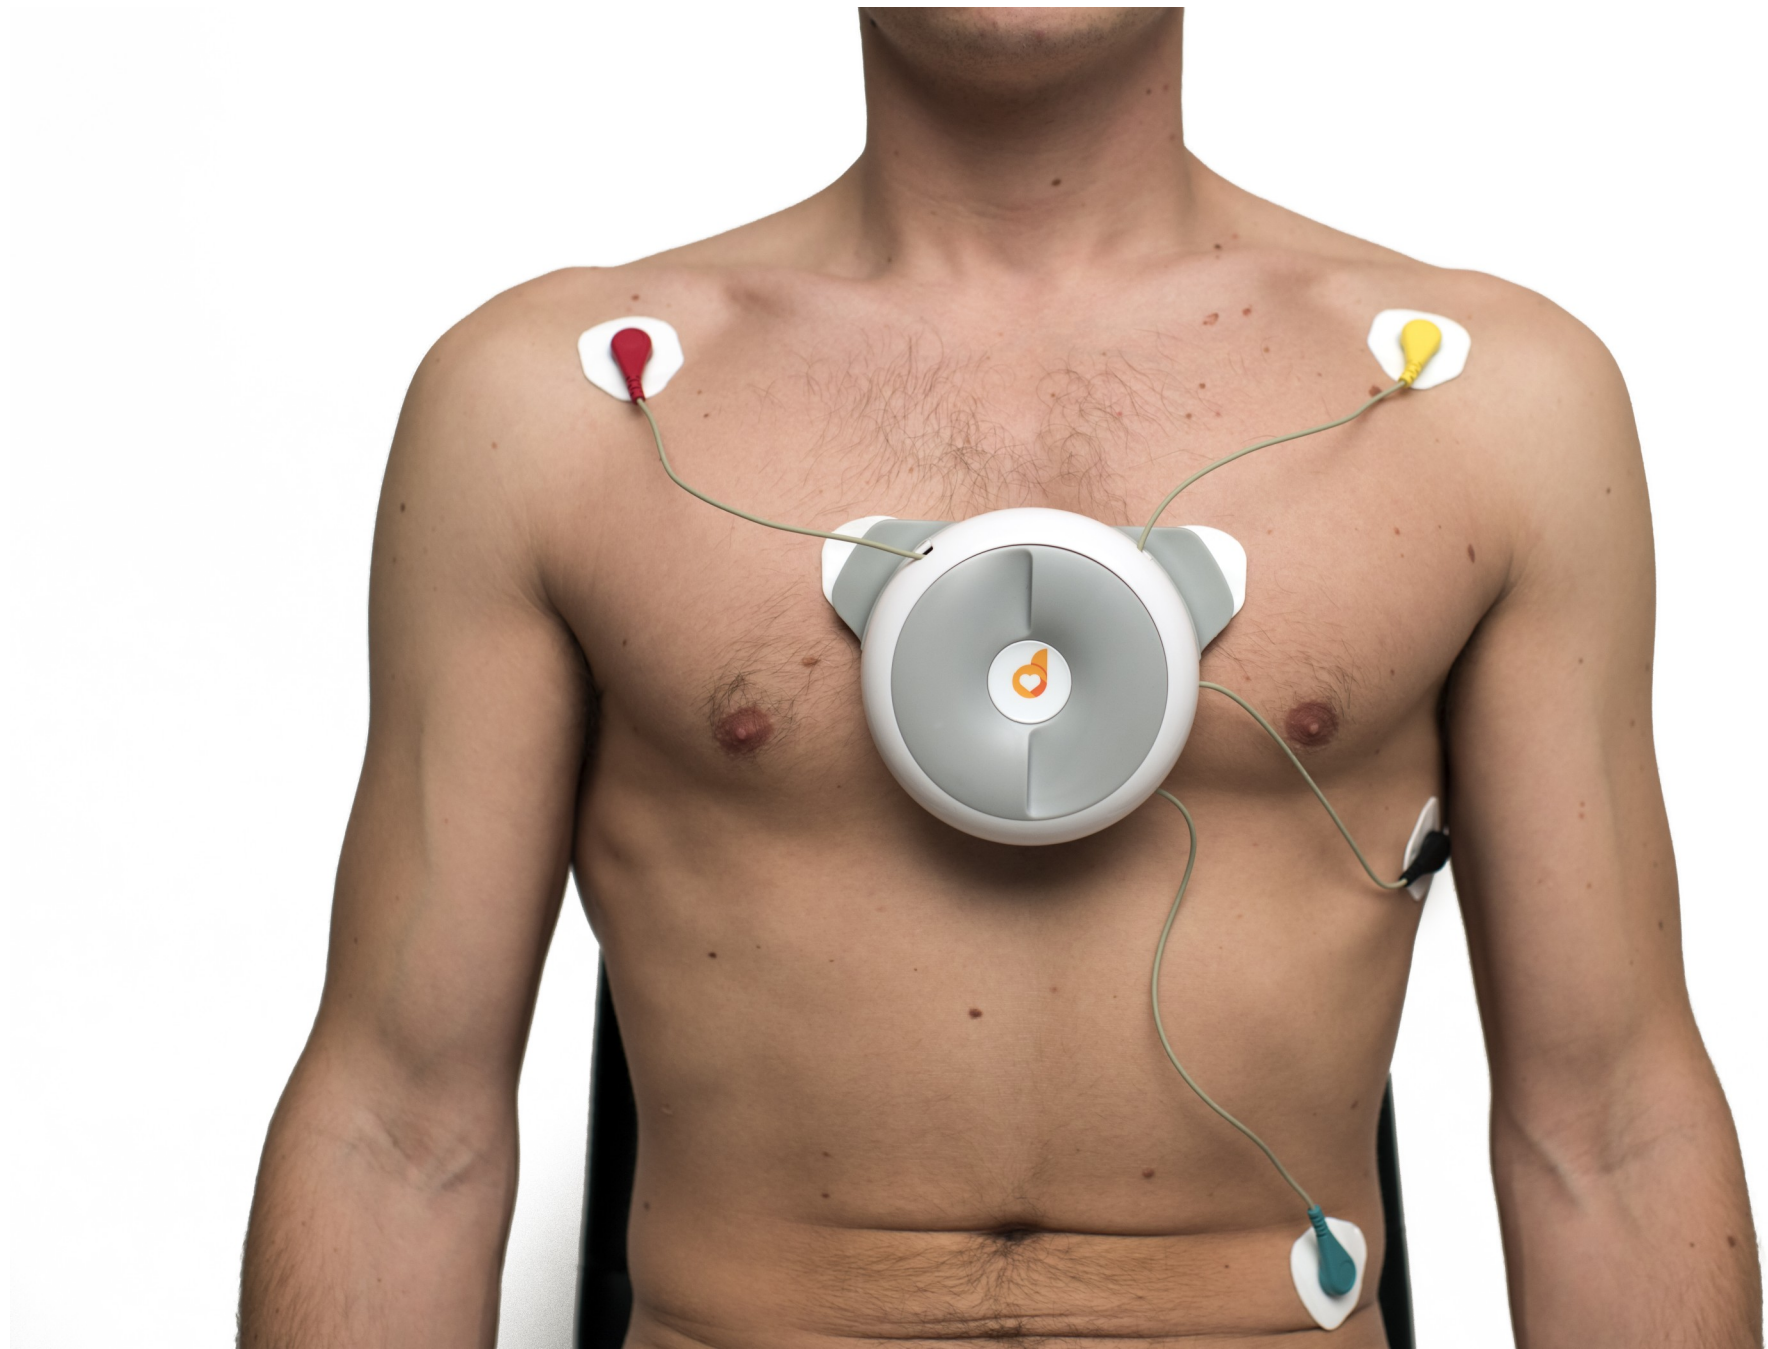

## Mobile to Cloud Solution

**Thanks to the API integrated into the application D-Heart, the anonymous data will be sent to the cloud of D-Heart and to the cloud of our partner.**

## DESCRIPTION:

D-Heart will provide a Key API and instructions to implement the API to the partner through which it will be possible to access and query the database on the AWS Cloud.