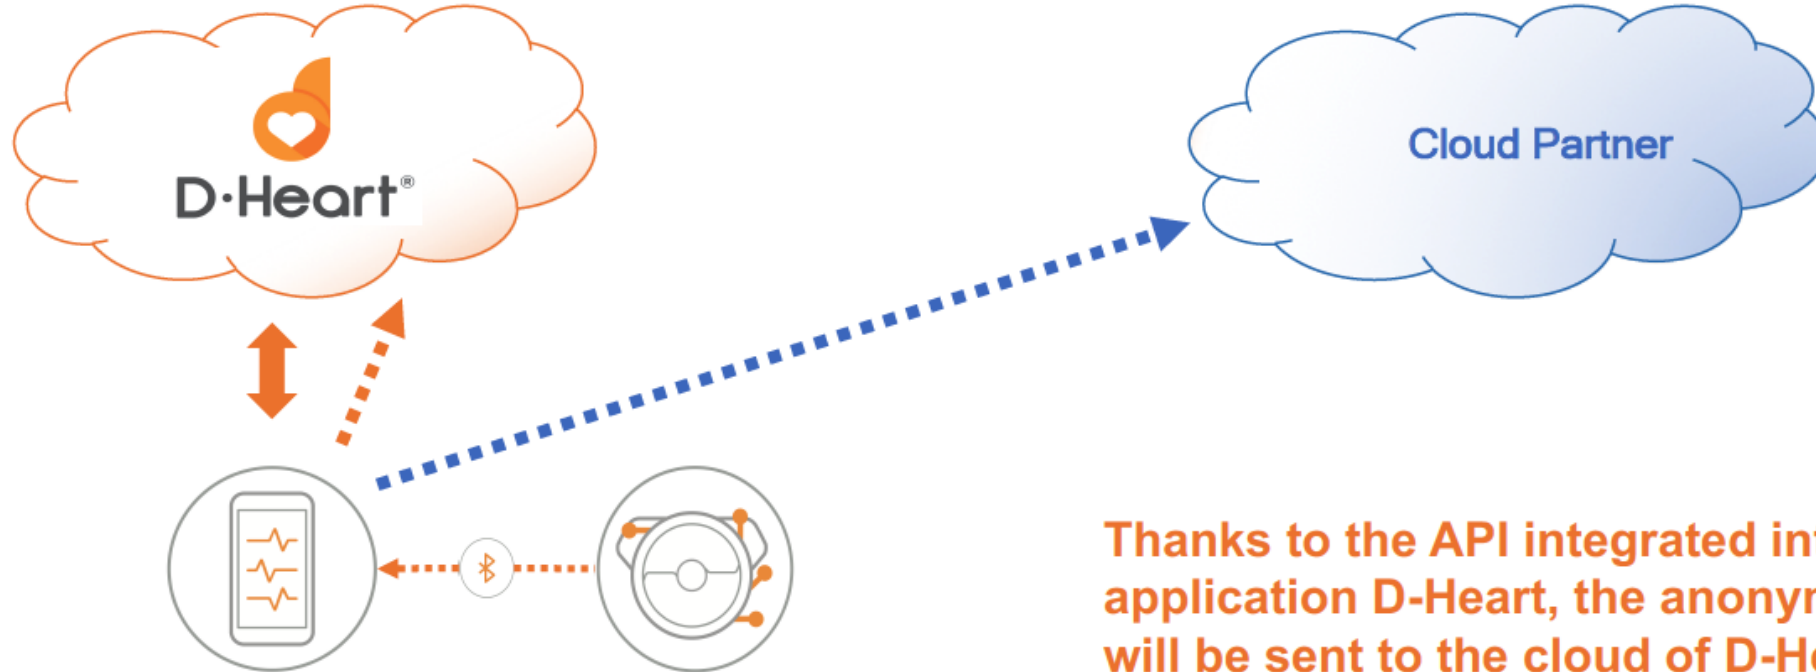

# D-Heart Integration Strategies

## Mobile to Cloud Solution

**Thanks to the API integrated into the application D-Heart, the anonymous data will be sent to the cloud of D-Heart and to the cloud of our partner.**

## DESCRIPTION:

D-Heart will provide a Key API and instructions to implement the API to the partner through which it will be possible to access and query the database on the AWS Cloud.